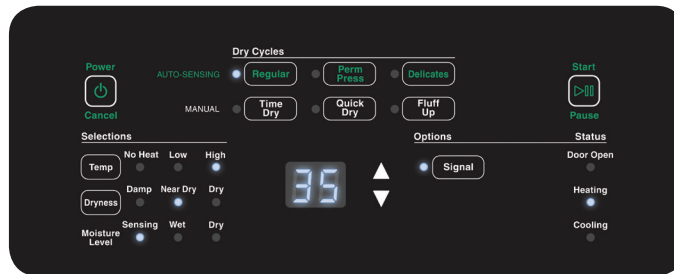

ADEE8B ELEC & ADGE8B GAS BLACK

Model Numbers	ADEE8B Black (Electric) ADGE8B Black (Gas)
Capacity	9 kg
Quiet, Efficient Blower	Yes
Dimensions (H X W X D)	1027 x 683 x 711 mm
Dryer Drum Capacity (Litres)	198 L
Dryer Door Width	525 mm
Dryer Door Hinge	Reversible
Dryer Motor Horsepower	1/3 hp
Available Heat Sources	Electric or Gas (NG or LP)
Electrical Requirements (Voltage/Hz/Ph)	240V / 50 Hz AC / 1 Ph
Dryer Breaker Size	20 (Electric) 10 (Gas) Amps
Gas Consumption Mj	21.1 MJ (Gas)
Temperature Settings	3
Available Cycle	Regular, Perm Press, Delicate, Time Dry, Quick Dry & Fluff up cycles

Moisture Sensor	Yes
Shoe Dryer Rack	Optional (part number 512082)
Cabinet	Triple Coated Galvanised Steel
Drum	Galvanised Steel
Cycle Indicator Light	Yes
End-Of-Cycle Buzzer	Yes
Automatic Dry Cycles	Yes
Time Drying	Yes
Gas Inlet Connection	3/8 NPT
Heating Element	4000 W (Electric)
Multiple Vent Options	Yes
Exhaust Vent Size	102 mm
Australian Gas Approval	Yes
Lp Conversion Kit	Optional
Shipping Dimensions (H X W X D)	1156 x 760 x 860 mm
Shipping Weight	Electric - 70 kg Gas - 73 kg

FRONT CONTROL DRYER