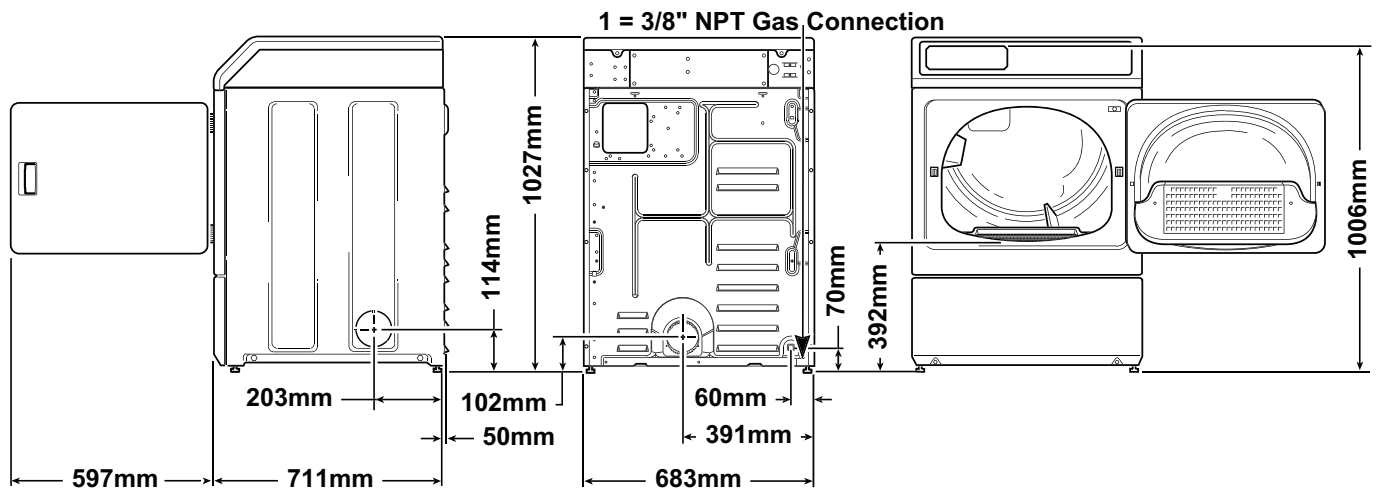

ADEE8B ELEC & ADGE8B GAS BLACK

SPEEDQUEEN.COM.AU

ADEE8B ELEC & ADGE8B GAS BLACK

Model Numbers	ADEE8B Black (Electric) ADGE8B Black (Gas)
Capacity	9 kg
Quiet, Efficient Blower	Yes
Dimensions (H X W X D)	1027 x 683 x 711 mm
Dryer Drum Capacity (Litres)	198 L
Dryer Door Width	525 mm
Dryer Door Hinge	Reversible
Dryer Motor Horsepower	1/3 hp
Available Heat Sources	Electric or Gas (NG or LP)
Electrical Requirements (Voltage/Hz/Ph)	240V / 50 Hz AC / 1 Ph
Dryer Breaker Size	20 (Electric) 10 (Gas) Amps
Gas Consumption Mj	21.1 MJ (Gas)
Temperature Settings	3
Available Cycle	Regular, Perm Press, Delicate, Time Dry, Quick Dry & Fluff up cycles

Moisture Sensor	Yes
Shoe Dryer Rack	Optional (part number 512082)
Cabinet	Triple Coated Galvanised Steel
Drum	Galvanised Steel
Cycle Indicator Light	Yes
End-Of-Cycle Buzzer	Yes
Automatic Dry Cycles	Yes
Time Drying	Yes
Gas Inlet Connection	3/8 NPT
Heating Element	4000 W (Electric)
Multiple Vent Options	Yes
Exhaust Vent Size	102 mm
Australian Gas Approval	Yes
Lp Conversion Kit	Optional
Shipping Dimensions (H X W X D)	1156 x 760 x 860 mm
Shipping Weight	Electric - 70 kg Gas - 73 kg