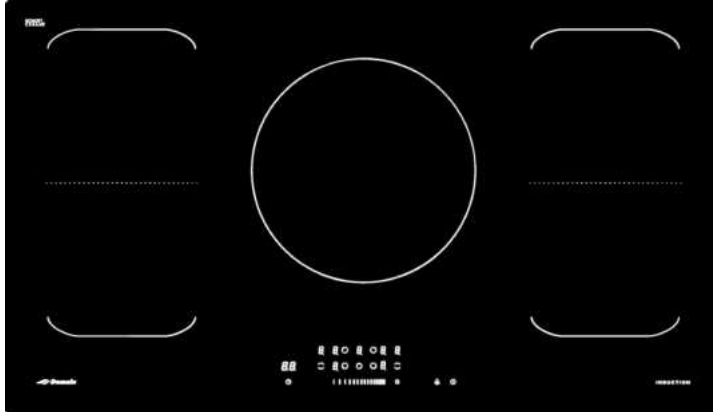

## 90CM INDUCTION COOKTOP

- Stylish Modern Design
- Latest Dual Bridge Technology
- Child Safety Lock Function

## Multi-Zone Dual Bridge Induction Electric Cooktop - 900mm

#### Dimensions (WxDxH):

External : 900mm x 520mm x 60mm

Cut Out : 874mm x 494mm