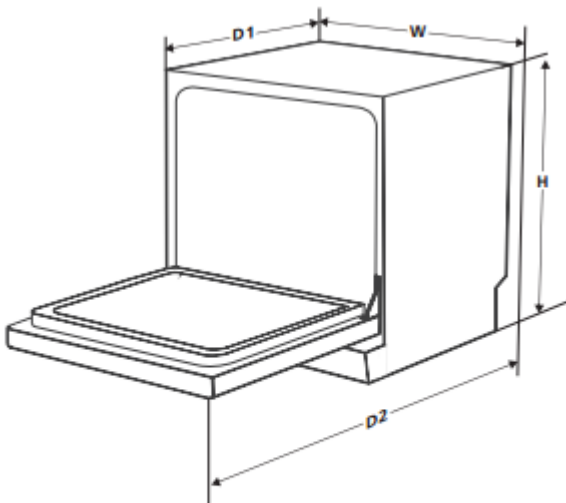

Safety

Water Safety System:	Yes
Child Lock:	Yes
Fault Indicator:	Yes

Dimensions & Weights

Unpacked Height:	438mm
Unpacked Width:	550mm
Unpacked Depth:	500mm

MDWB1SS

55cm Silver Benchtop Dishwasher

49dBA, 6 place settings with cutlery basket, Delay Start Function, Strong Wash Function

Unpacked Weight:	20kg
Packaged Height:	510mm
Packaged Width:	605mm
Packaged Depth:	555mm
Packaged Weight:	23kg

Country of Origin:	China
EAN Code:	6939962603773
Manufacturer's Warranty:	3 years

Height (H)	438mm
Width (W)	550mm
Depth (D1)	500mm (with the door closed)
Depth (D2)	812mm (with the door opened 90°)